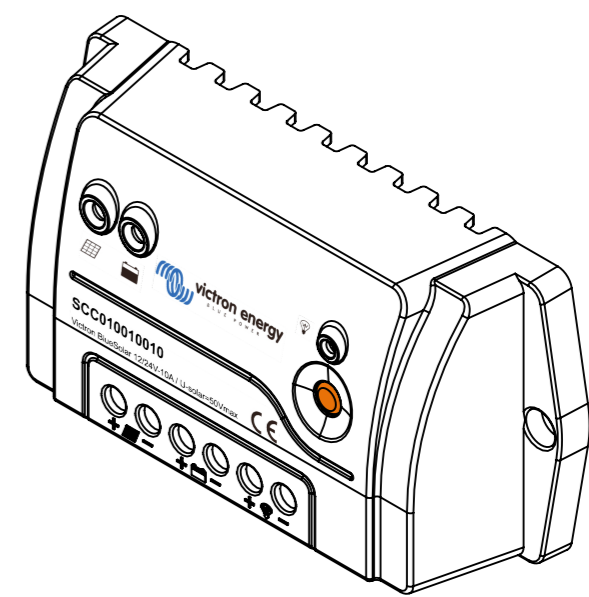

Dimension Drawing - BlueSolar PWM-Pro Charge Controller	
SCC010005010	BlueSolar PWM-Pro Charge Controller 12/24V-5A
SCC010010010	BlueSolar PWM-Pro Charge Controller 12/24V-10A

Dimensions in mm

victron energy

BLUE POWER