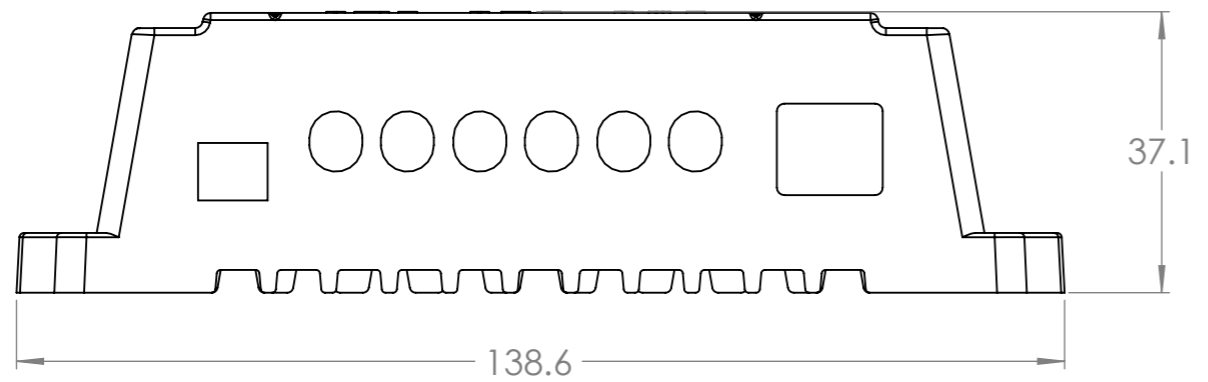

Dimension Drawing - BlueSolar PWM-Pro Charge Controller	
SCC010005010	BlueSolar PWM-Pro Charge Controller 12/24V-5A
SCC010010010	BlueSolar PWM-Pro Charge Controller 12/24V-10A

Dimensions in mm

victron energy