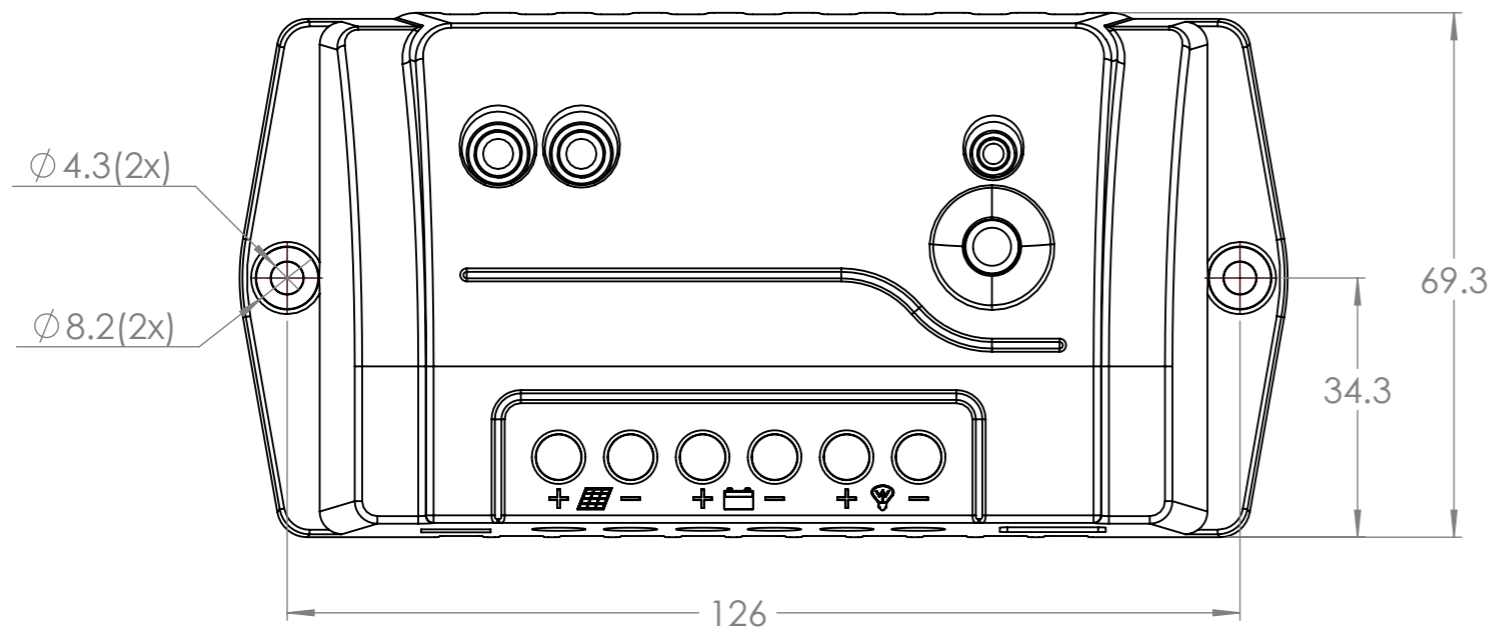

Dimension Drawing - BlueSolar PWM-Pro Charge Controller	
SCC010005010	BlueSolar PWM-Pro Charge Controller 12/24V-5A
SCC010010010	BlueSolar PWM-Pro Charge Controller 12/24V-10A

Dimensions in mm

victron energy